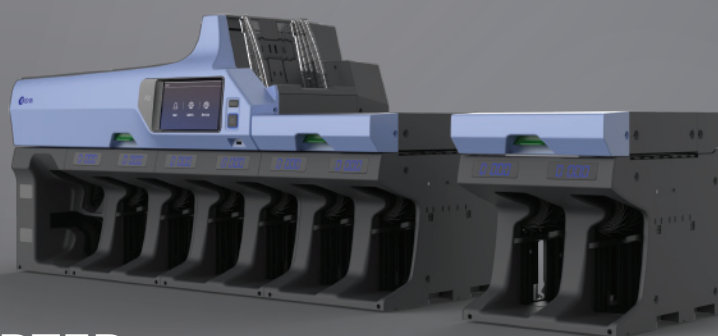

NEW

K6

MODULAR PREMIUM 4+2 POCKET FITNESS SORTER

Dual pocket expandable module and flexible pocket assignment system.

Maximized cash handling productivity with easy configuration for diverse sorting and pocket accessibility.

EFFICIENT WORKING PRIVILEGE

Dual Pocket Expandable
(max 12 pocket)

Flexible & Easy Pocket Assignment

Reject pocket as same location
with the others

EASY MAINTENANCE

Wide Opened Pocket Design

Simple path

Reliable Push Mechanism

DIVERSE SORTING SYSTEM

Multi/Auto Currency

Pocket capacity max 500
(for ATM cassette)

KISAN

REJECT INDICATOR LAMP

Easy Recognition of suspected notes

POCKET CAPACITY

Efficient Volume for ATM cassette
(Max 500)

# of Pockets	Main 4+2, Ext. 2~12 (6 Module)
Hopper Capacity	1000
Stacker Capacity	500
Reject Capacity	Reject 1-100, Reject 2-200
Normal Count	1000
Value Count	1000
Fitness Speed	1000
S/N Speed	1000
Dimension(W/H/D)	Main 731X534X392 Ext.(2P)276X348X392
Weight	Main 55kg, Ext 10kg
Functions	Multi Curr. 20 Auto, Mix, Batch Card Face&Orientation, S/N (OCR), Fitness
S/N Reading	0
Fitness(F type)	0
Currency	12
Sensor	Dual CIS, UV, MG(18ch), IR, US Serial Port x 4
Connectivity/ Interface	LAN x 2 (Normal & Debug) USB x 1
OS	Linux
Screen	7" Touch Display (800 x 480 Pixels)
Options & Special Features	Dual Pocket Extendable Structure Interactive Pocket Structure Batch Card support Support External Data Screen